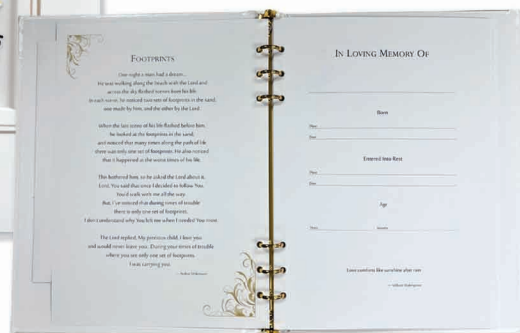

Register Book with Forever Angel Insert