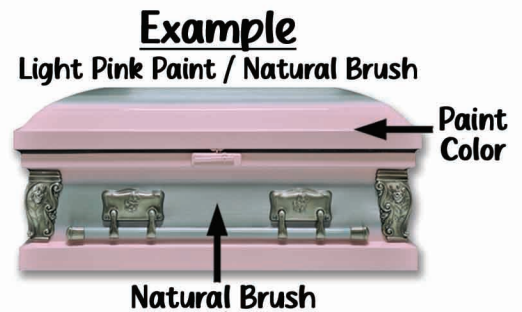

Style 500 – Brushed Steel

20 Gauge Gasketed

Custom Casket – Make your Selections Below

Select Exterior Paint Color

Select Hardware

Antique Nickel Swing Hardware

• Standard on All Style 500 Caskets