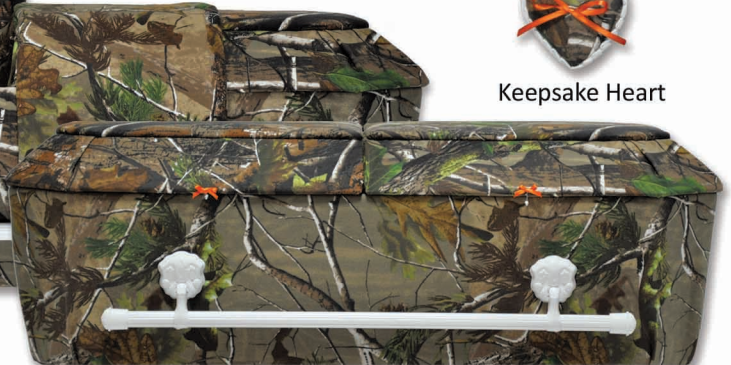

Style 89 - Pink Camo

Personalized

Mark

Keepsake Heart

Style 89 - Green Camo

Shown with Personalization Option: Personalized Deer Panel

Personalization Options and Ideas Available:  
See Pages 30-41