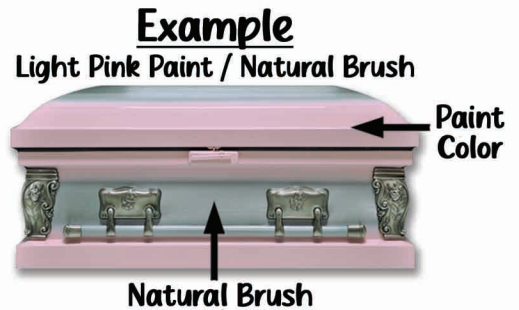

Style 500 – Brushed Steel

20 Gauge Gasketed

Custom Casket – Make your Selections Below

Select Exterior Paint Color

Select Hardware

Antique Nickel Swing Hardware

• Standard on All Style 500 Caskets