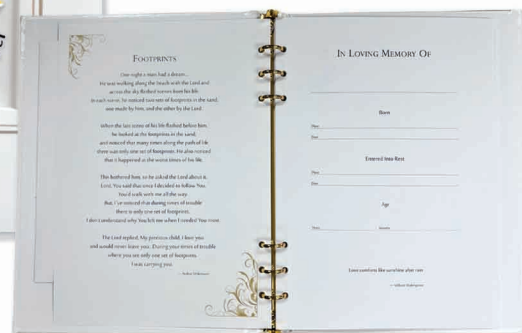

Register Book with Forever Angel Insert